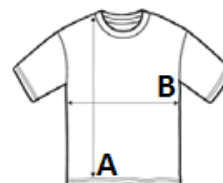

### Fő tulajdonságok

- Raglan sleeve design creates ease of movement
- Contrast colour inserts on sleeves
- Self-fabric crew neck
- AWDis' own lightweight Neoteric TM textured fabric with inherent wickability
- Self-fabric taped back neck
- Simple tear off label makes it perfect for rebranding
- UPF 40+ UV protection
- Relaxed fit

### Méretetek

	S	M	L	XL	2XL
Testhossz (A)	70	72.5	75	77.5	80
Mellbőség (B)	48	51.5	55	58.5	62
Ujjhossz (C)	37	38	39	40	41