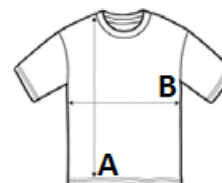

JC005 WOMEN'S COOL T

Fő tulajdonságok

- 100% Polyester
- Neoteric TM textured fabric with inherent wickability
- Self-fabric crew neck
- Set-in sleeve design
- Girly fit
- Curved back hem for additional comfort
- Self-fabric taped back neck
- Simple tear off label makes it perfect for rebranding
- UPF 40+ UV protection
- Worldwide Responsible Accredited Production (WRAP) certified production

Származási hely

Bangladesh

Tisztítási útmutató

Méretetek

	XS	S	M	L	XL	2XL
Testhossz (A)	65	67	69	71	73	75
Mellbőség (B)	40	44	48	52	56	60
Ujjhossz (C)	15	16	17	18	19	20

Színek

Arctic White	Bottle Green	Blush	Burgundy
Charcoal	Electric Green	Electric Orange	Electric Pink
Electric Yellow	French Navy	Fire Red	Heather Grey
Hot Pink	Jet Black	Kelly Green	Mint
Magenta Magic	Oxford Navy	Purple	Reflex Blue
Royal Blue	Sapphire Blue	Sherbet Lemon	Sun Yellow