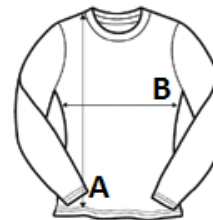

### Fő tulajdonságok

- Long sleeves for warmth
- Set in sleeve design
- Self-fabric crew neck
- AWDis' own lightweight Neoteric TM textured fabric with inherent wickability
- Relaxed fit
- Self-fabric taped back neck
- Twin needle stitching detail
- Simple tear off label makes it perfect for rebranding
- UPF 40+ UV protection

### Méretetek

	XS	S	M	L	XL
Testhossz (A)	65	67	69	71	73
Mellbőség (B)	44	46	48	50	52
Ujjhossz (C)	60	61	62	63	64