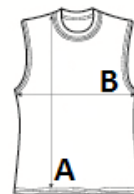

### Fő tulajdonságok

- Oversize fit
- Dropped armhole for comfort
- Perfect paired with crop top or sports bra
- Large embellishment area
- AWDis' own lightweight Neoteric™ smooth fabric with inherent wickability
- Smooth fabric face for easy embellishment
- Self-fabric taped back neck
- Simple tear off label makes it perfect for rebranding

### Méretetek

	XS	S	M	L	XL
Testhossz (A)	59.5	61.5	63.5	65.5	67.5
Mellbőség (B)	47	50	53	56	59