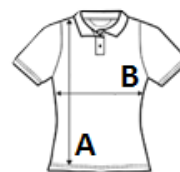

JP002F WOMEN'S STRETCH POLO

Fő tulajdonságok

- 97% Cotton. 3% Spandex
- Modern and stylish girlie fit with short sleeves and side vents
- Two-button placket with dyed-to-match buttons and spare button
- Size label only. for easy rebranding
- 1x1 ribbed flat collar and cuffs
- Cuffed sleeves
- Taped neck
- Twin-needle stitching detail on sleeves and bottom hem
- Worldwide Responsible Accredited Production (WRAP) certified production

Származási hely

Pakistan

Tisztítási útmutató

Méretetek

	XS	S	M	L	XL	2XL
Testhossz (A)	61	63	65	67	69	71
Mellbőség (B)	42	46	50	54	58	62
Ujjhossz (C)	14.5	15.5	16.5	17	19	20.5

Színek

☐ Black
☐ White

☒ Navy

☐ Red

☒ Royal