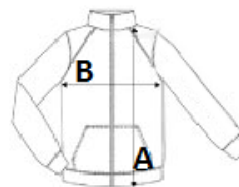

KA422 UNISEX 3-LAYER SOFTSHELL HOODED JACKET WITH REMOVABLE SLEEVES

Kariban

Fő tulajdonságok

- 95% polyester/5% elastane
- 3-layer breathable bonded fabric
- 3.000g/m²/24h and waterproof 8.000mm
- Outer: 95% polyester/5% elastane
- Breathable membrane mid layer
- Inner layer: microfleece
- Fabric facilitates printing
- Slim fit
- Zip fastening
- 2 zipped pockets on the front and 1 zipped pocket on the front right as worn
- Detachable hood with press studs and drawstring
- Sleeves detachable with a zip
- Twin needle finish at cuffs and hem

Származási hely

Bangladesh

Méreték

	XS	S	M	L	XL	2XL	3XL	4XL	5XL
Testhossz (A)	70.2	72.2	74.2	76.2	78.2	80.2	82.2	84.2	86.2
Mellbőség (B)	49	52	55	58	61	64	67	70	73
Ujjhossz (C)	65	66	64	68	69	70	71	72	73