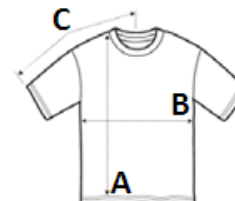

WK615 QUILTED BODYWARMER

Designed To Work

Fő tulajdonságok

- EX KA615
- 100% polyester microfibre with PVC coating
- 100% polyester lining and padding
- 4 outer pockets: 2 bottom pockets with flap and tear release fastening
- 1 chest bellows pocket with flap and headphone access
- 1 chest zipped pocket
- 1 inner zipped pocket
- Quilted collar with headphone access
- Drawcord at bottom hem
- Full front silver-toned plastic zip
- Zip access for decoration

Származási hely

China

Tisztítási útmutató

Méretetek

	S	M	L	XL	2XL	3XL	4XL	5XL
Testhossz (A)	73.5	75.5	77.5	79.5	81.5	83.5	85.5	88.25
Mellbőség (B)	57	60	63	66	69	72	75	79

Színek

- Black
- Dark Grey
- Forest Green
- Navy
- Orange
- Red